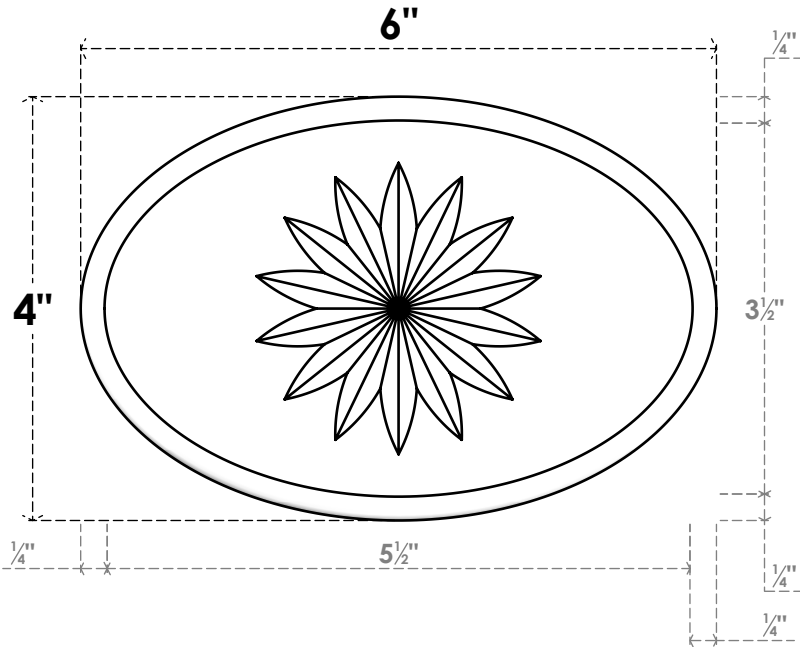

ROSP060X040X100DAL11

6"W X 4"H X 1"P STANDARD DALTON FLOWER ROSETTE WITH ROUNDED EDGE, ARCHITECTURAL GRADE PVC

FRONT

SIDE

EKENA MILLWORK
2300 WEST MAIN ST.
CLARKSVILLE, TX 75426
TOLL FREE: 866-607-0453
WWW.EKENAMILLWORK.COM