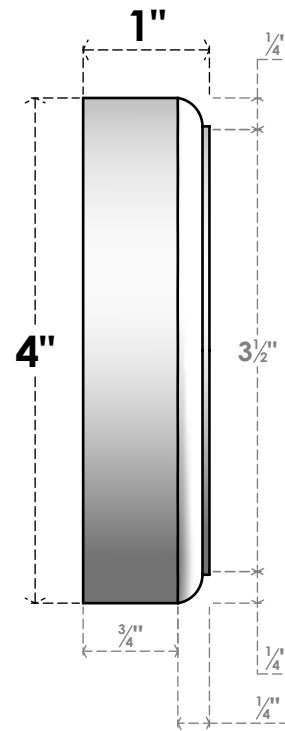

ROSP060X040X100DAL11

6"W X 4"H X 1"P STANDARD DALTON FLOWER ROSETTE WITH ROUNDED EDGE, ARCHITECTURAL GRADE PVC

FRONT

SIDE

EKENA MILLWORK
2300 WEST MAIN ST.
CLARKSVILLE, TX 75426
TOLL FREE: 866-607-0453
WWW.EKENAMILLWORK.COM

NOTES

1. INSTALLATION TO BE COMPLETED IN ACCORDANCE WITH MANUFACTURER'S SPECIFICATIONS.
2. DRAWING MAY NOT BE TO SCALE
3. THIS DRAWING IS INTENDED FOR DESIGN AND PLANNING PURPOSES ONLY.
4. ALL INFORMATION CONTAINED HEREIN WAS CURRENT AT THE TIME OF DEVELOPMENT BUT MUST BE REVIEWED AND APPROVED BY THE PRODUCT MANUFACTURER TO BE CONSIDERED ACCURATE.
5. ARCHITECTURAL GRADE PVC PRODUCTS ARE MADE FROM EXPANDED CELLULAR PVC AND COME NATURALLY WHITE BUT MAY BE PAINTED